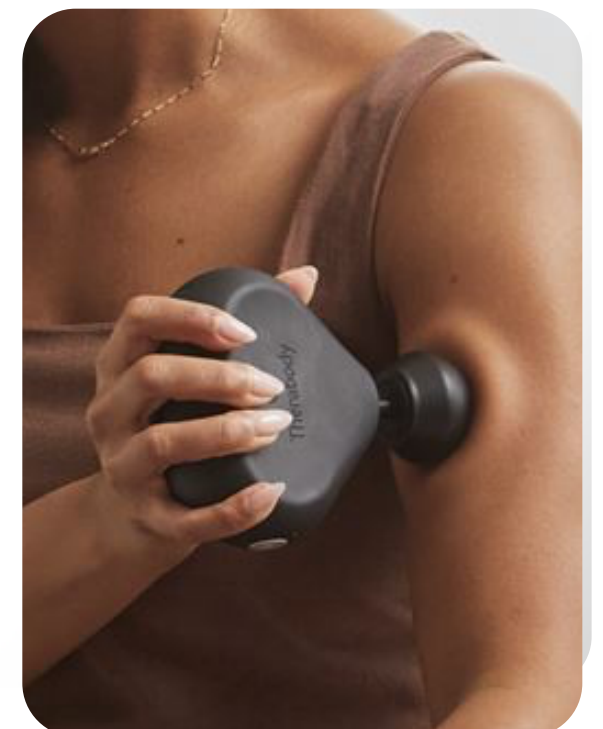

- Therabody JetBoots PRO Plus - Large
- Therabody JetBoots PRO Plus - Medium
- Therabody JetBoots PRO Plus - Small

**ThermBack LED** combines heat, infrared therapy, vibrations, and LED light for fast and effective lower back pain relief at home and on the go.

- Therabody ThermBack LED

The **TheraFace Depuffing Wand** uses hot and cold therapy to reduce swelling, dark circles, and brighten the skin—anytime, anywhere.

- Therabody TheraFace Depuffing Wand, Indigo
- Therabody TheraFace Depuffing Wand, White

The **Theragun Mini 3rd Generation** is Therabody's smallest and lightest massage device, providing quick relief from pain and tension anytime, anywhere.

- Therabody Theragun Mini 3rd Generation, Black
- Therabody Theragun Mini 3rd Generation, Desert Rose

Chraňte svůj displej s **Mobile Origin Easy Glass** – ultra tenkým ochranným sklem s tvrdostí 9H a precizními 2.5D hranami. Nabízí plné krytí, odolnost proti poškrábání i otiskům prstů a snadnou instalaci pro dokonalou ochranu vašeho telefonu.