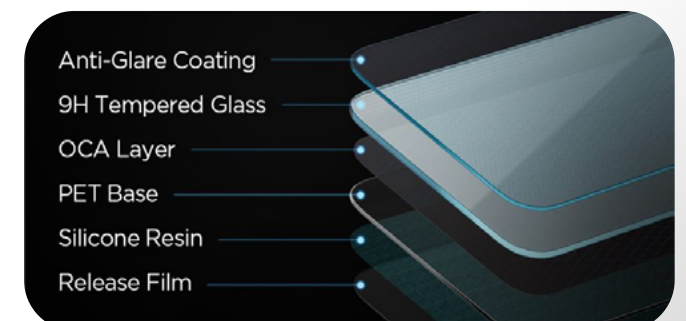

- Tempered glass durability rated at 9H hardness
- Includes an innovative, auto-alignment installation kit for effortless application
- Oleophobic coating for glare and daily fingerprint resistance
- Touch-responsiveness guarantee hassle-free access and no delay
- Extreme clarity preserves the original screen brightness
- Material: tempered glass

- Tempered glass durability rated at 9H hardness
- Oleophobic coating for glare and daily fingerprint resistance
- Touch-responsiveness guarantee hassle-free access and no delay
- Extreme clarity preserves the original screen brightness
- Material: tempered glass