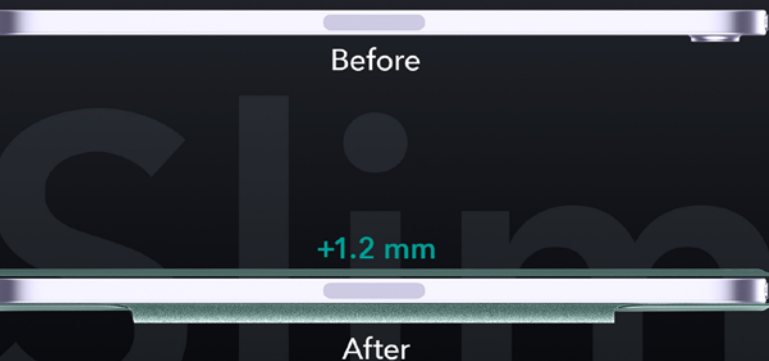

ESR

ESR Rebound Magnetic Case, green
– iPad mini 6

Kód
Doporučená cena
EAN

4894240139950
799 Kč
4894240139950

Instant Auto Sleep/Wake

Reacts instantly to prolong your battery life

Slim and Lightweight

Minimal design protects without the bulk